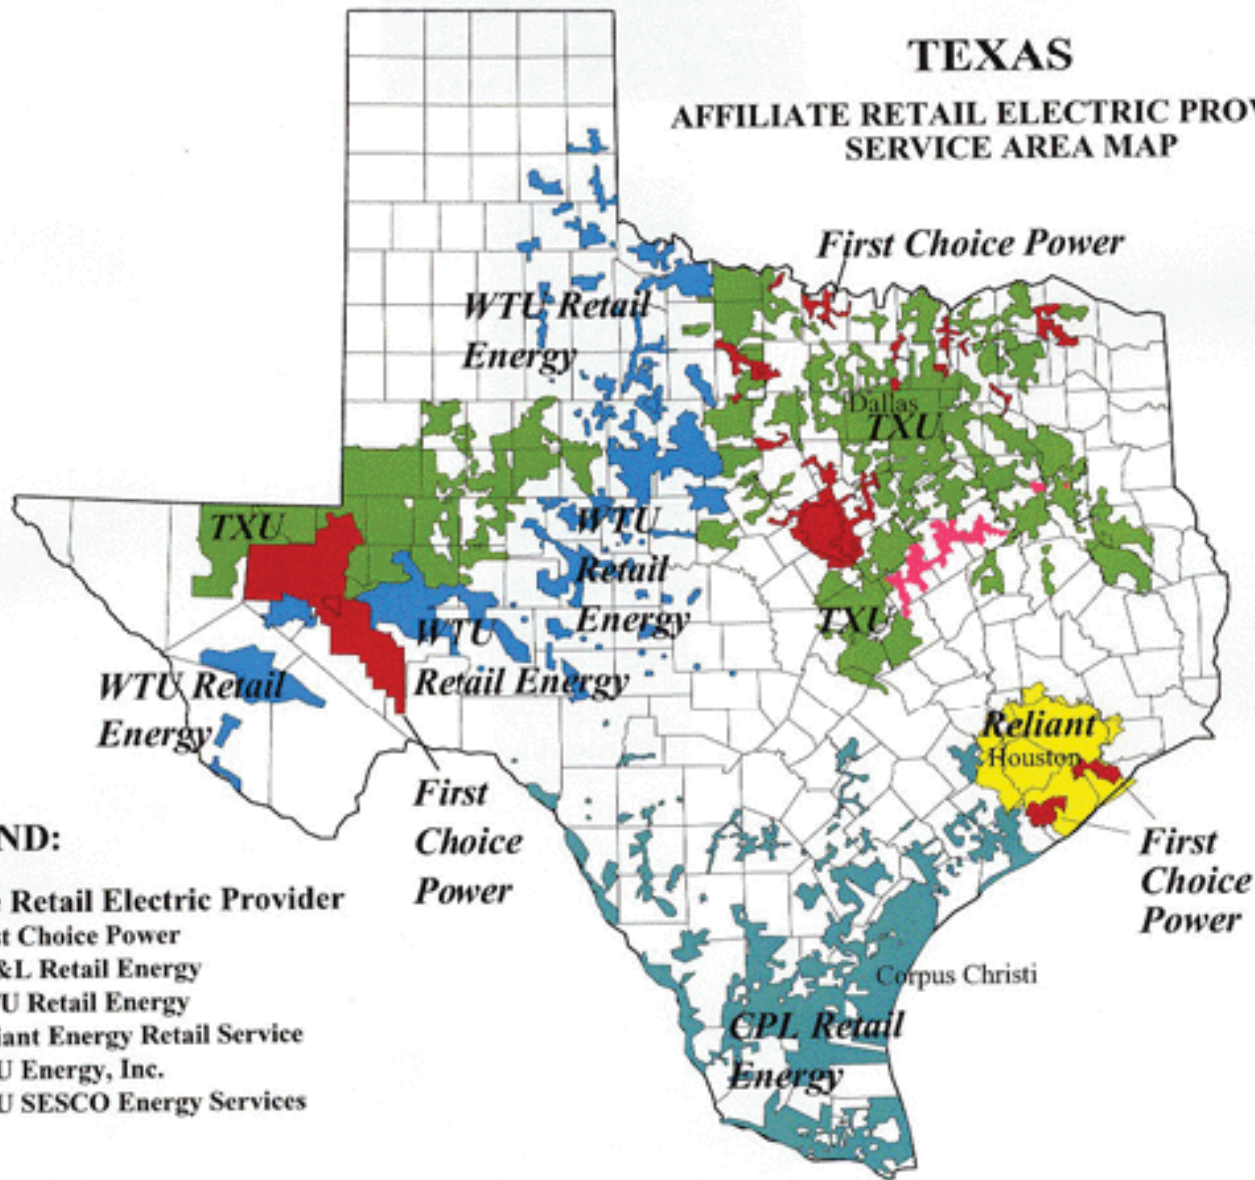

TEXAS

AFFILIATE RETAIL ELECTRIC PROVIDER SERVICE AREA MAP

LEGEND:

Affiliate Retail Electric Provider

- First Choice Power
- CP&L Retail Energy
- WTU Retail Energy
- Reliant Energy Retail Service
- TXU Energy, Inc.
- TXU SESCO Energy Services